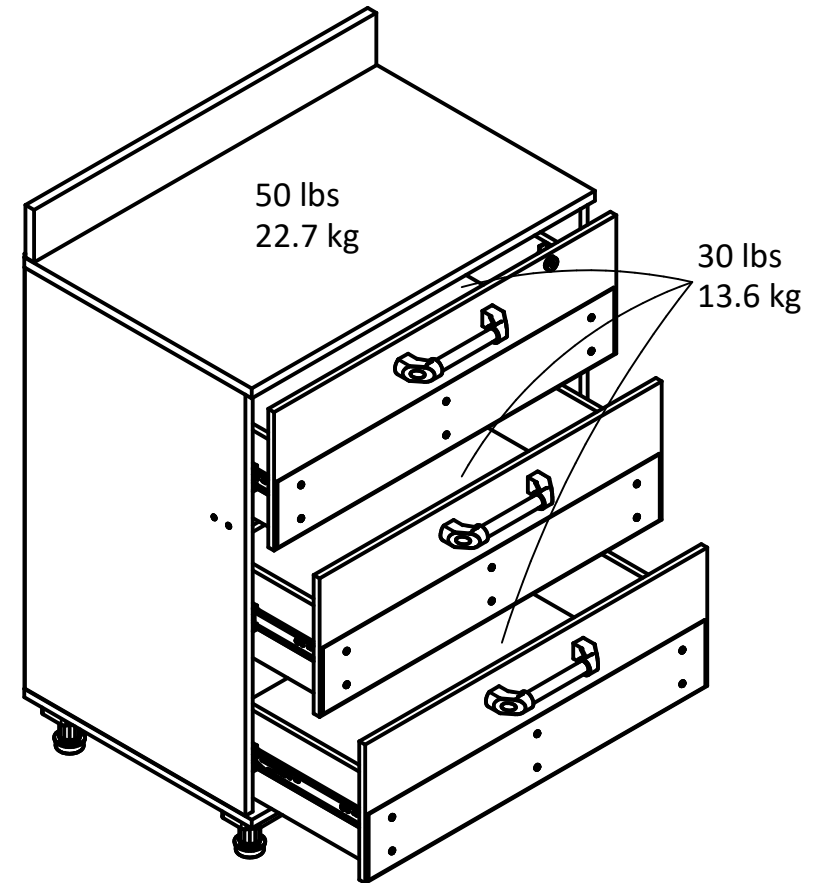

2963

Interior Drawer dimensions:  
26.30 in. (66.8 cm) W  
5.93 in. (15.05 cm) H  
16.69 in. (42.4 cm) D

1.51 cubic feet each drawer

Overall Product Size:  
29.69"W x 19.69"D x 40.53"H  
75.4cm W x 50.0cm D x 102.9cm H

Wood Breakdown: 86%  
Total storage: 4.53 cubic feet

Maximum Weight Capacities  
Unit Weight: 104 lbs. (47.1 kg)