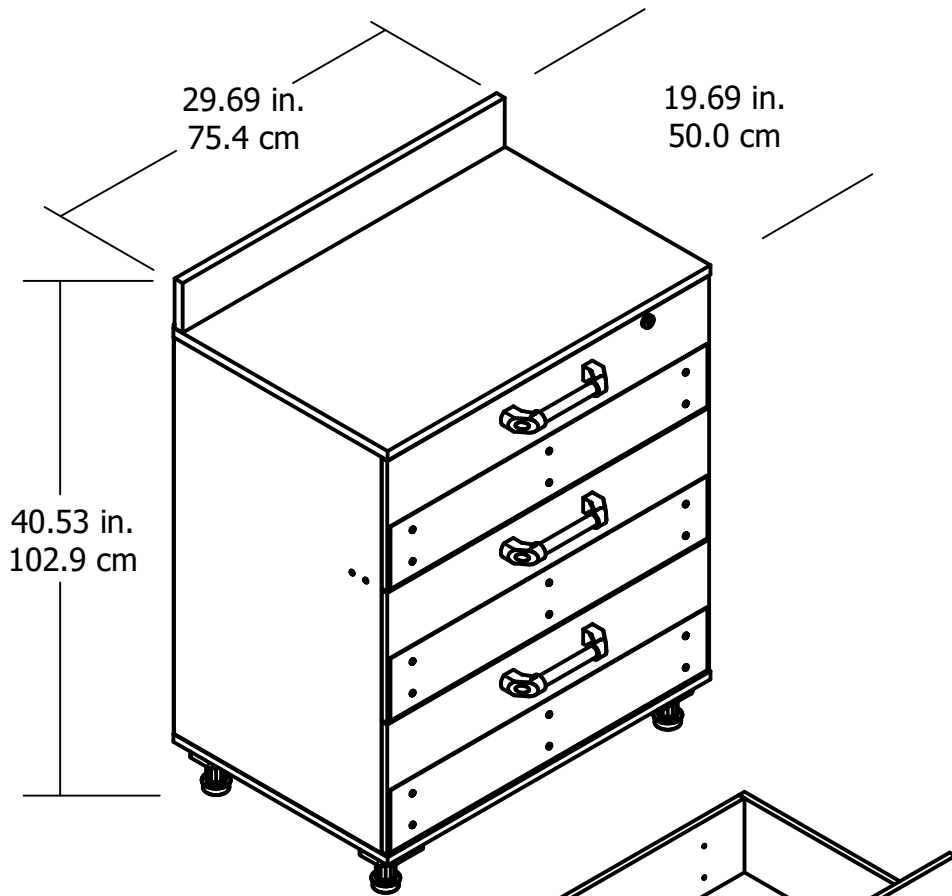

2963

Interior Drawer dimensions:  
26.30 in. (66.8 cm) W  
5.93 in. (15.05 cm) H  
16.69 in. (42.4 cm) D

1.51 cubic feet each drawer

Overall Product Size:  
29.69"W x 19.69"D x 40.53"H  
75.4cm W x 50.0cm D x 102.9cm H

Wood Breakdown: 86%  
Total storage: 4.53 cubic feet

Maximum Weight Capacities  
Unit Weight: 104 lbs. (47.1 kg)